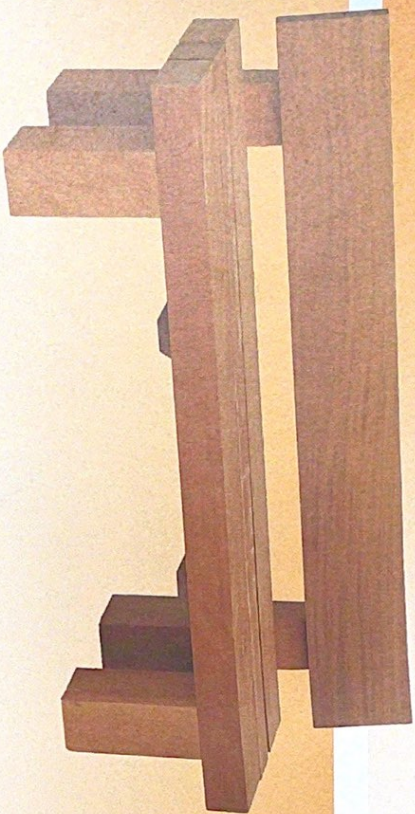

Seating • Timber

Milton Seat / Milton Bench

All-timber high quality furniture range combining a simple, natural appearance with the strength of construction to deter and resist vandalism. Slightly raked seat, and dished bench slats, give extra comfort and aid water run-off. Choice of timber and standard lengths. Designed for ground-fixing, but pedestal version can be ordered.

Product	Code	Finish	Weight (Kg)	Height (mm)	Slat material	Surface mounted	Width (mm)	Length (mm)	Slat No.
Milton Seat	ESF-SIM-G244	Stained	80	865	Opepe	YES	470	1200	4
Milton Seat	ESF-SIM-G245	Stained	120	865	Opepe	YES	470	1800	4
Milton Seat	ESF-SIM-G246	Stained	160	865	Opepe	YES	470	2400	4