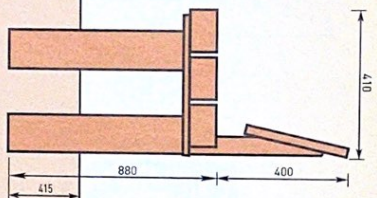

Seating • Timber

Milton Seat / Milton Bench

All-timber high quality furniture range combining a simple, natural appearance with the strength of construction to deter and resist vandalism. Slightly raked seat, and dished bench slats, give extra comfort and aid water run-off. Choice of timber and standard lengths. Designed for ground-fixing, but pedestal version can be ordered.

Product	Code	Finish	Weight (Kg)	Height (mm)	Slat material	Surface mounted	Width (mm)	Length (mm)	Slat No.
Milton Seat	ESF-SIM-G244	Stained	80	865	Opepe	YES	470	1200	4
Milton Seat	ESF-SIM-G245	Stained	120	865	Opepe	YES	470	1800	4
Milton Seat	ESF-SIM-G246	Stained	160	865	Opepe	YES	470	2400	4