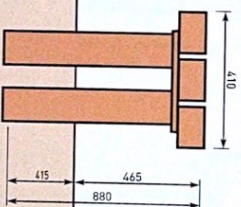

Seating • Timber

Milton Seat / Milton Bench

All-timber high quality furniture range combining a simple, natural appearance with the strength of construction to deter and resist vandalism. Slightly raked seat, and dished bench slats, give extra comfort and aid water run-off. Choice of timber and standard lengths. Designed for ground-fixing, but pedestal version can be ordered.

Product	Code	Finish	Weight (Kg)	Height (mm)	Slat material	Surface mounted	Width (mm)	Length (mm)	Slat No.
Milton Seat	ESF-SIM-G244	Stained	80	865	Opepe	YES	470	1200	4
Milton Seat	ESF-SIM-G245	Stained	120	865	Opepe	YES	470	1800	4
Milton Seat	ESF-SIM-G246	Stained	160	865	Opepe	YES	470	2400	4