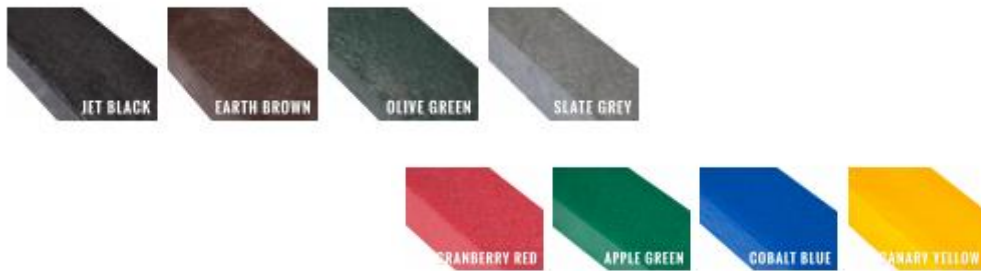

Length	1800mm
Height	430mm
Seat Height	430mm
Seat Width	360mm

None absorbing, Weather prove, Ever lasting, Recycled

Different RAL colour available