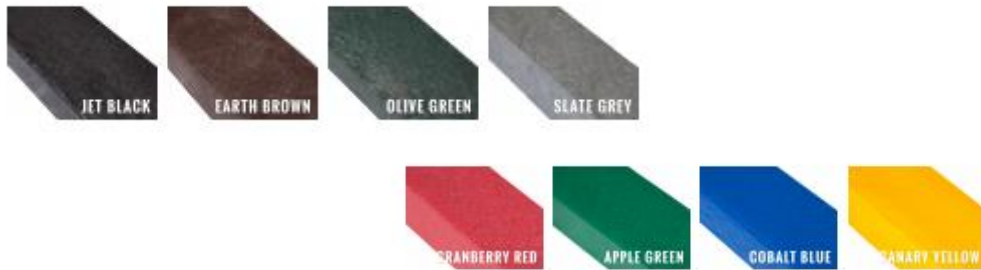

This classic three seater bench comes with black metal frame and recycled slats

Available flat packed or fully assembled

This bench is made of 100% recycled material and is fully recyclable

Length	1800mm
Height	860mm
Seat Height	480mm
Seat Width	460mm

None absorbing, Weather prove, Ever lasting, Recycled

Different RAL colour available