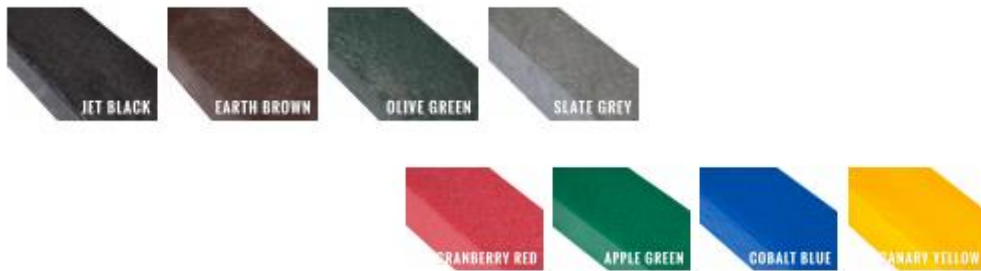

Length	1800mm
Height	800mm
Seat Height	475mm
Seat Width	360mm

None absorbing, Weather prove, Ever lasting, Recycled

Different RAL colour available