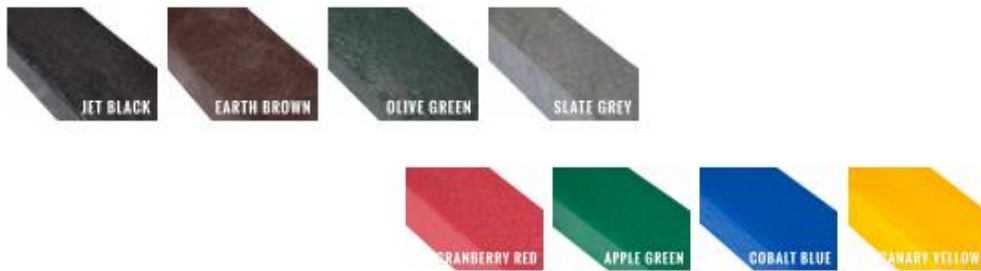

Length	1500mm
Height	520mm
Seat Height	520mm
Seat Width	450mm

None absorbing, Weather prove, Ever lasting, Recycled

Different RAL colour available