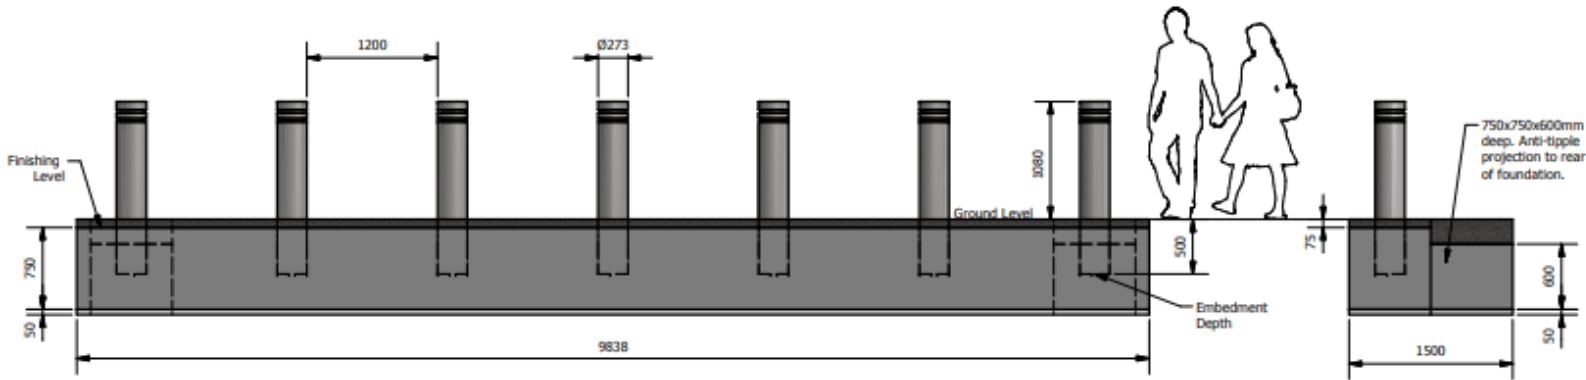

Planet Range

JUPITER

PAS 68 Impact Tested

7.5T @ 50mph

Also see:

Mars
Neptune
Venus

Environmental Street Furniture
Valley Business Centre
67 Church Road
Newtownabbey
Belfast, BT367LS

TITLE: Terra JUPITER Bollard
Ø273 Bollard (7.5T @ 50mph)
Standard Foundation Detail

DRAWING NUMBER: 3686_000_201_A SALESv1

E sales@worldofesf.com
T UK +44 (0) 2890 364 101
US 1-888-601-6444

worldofesf.com

DRAWN: B.K.

NOT TO SCALE DIMENSIONS IN MM