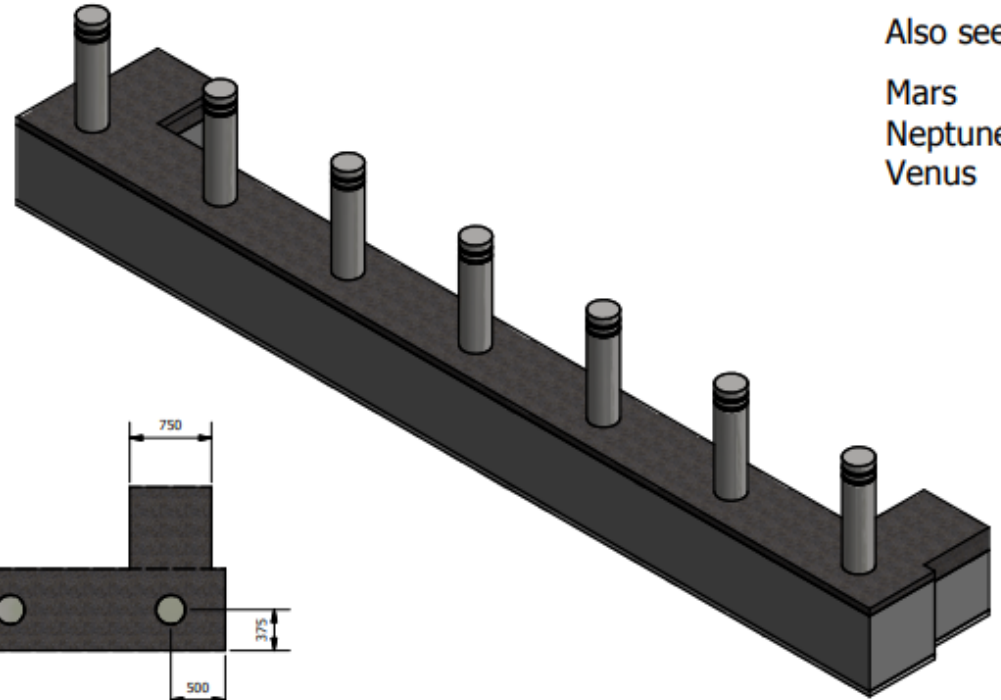

Planet Range

JUPITER

PAS 68 Impact Tested

7.5T @ 50mph

Also see:

Mars
Neptune
Venus

Environmental Street Furniture
Valley Business Centre
67 Church Road
Newtownabbey
Belfast, BT367LS

TITLE: Terra JUPITER Bollard
Ø273 Bollard (7.5T @ 50mph)
Standard Foundation Detail