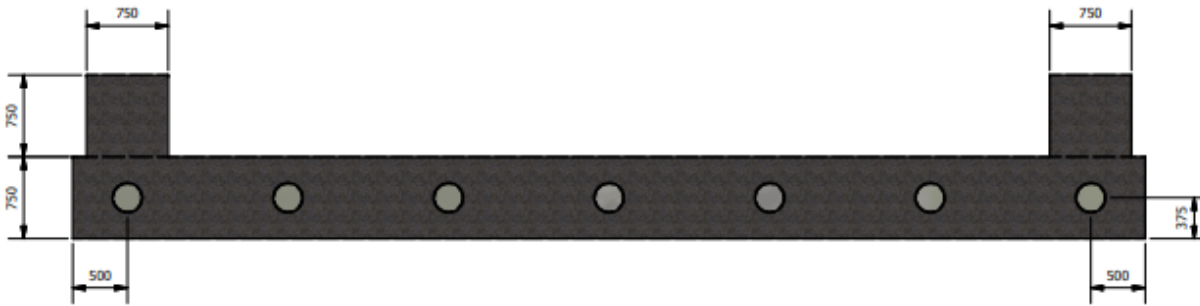

Planet Range

JUPITER

PAS 68 Impact Tested

7.5T @ 50mph

Also see:

Mars
Neptune
Venus

Environmental Street Furniture
Valley Business Centre
67 Church Road
Newtownabbey
Belfast, BT367LS

TITLE: Terra JUPITER Bollard
Ø273 Bollard (7.5T @ 50mph)
Standard Foundation Detail

DRAWING NUMBER: 3686_000_201_A SALESv1

E sales@worldofesf.com
T UK +44 (0) 2890 364 101
US 1-888-601-6444

worldofesf.com

DRAWN: B.K.

NOT TO SCALE DIMENSIONS IN MM