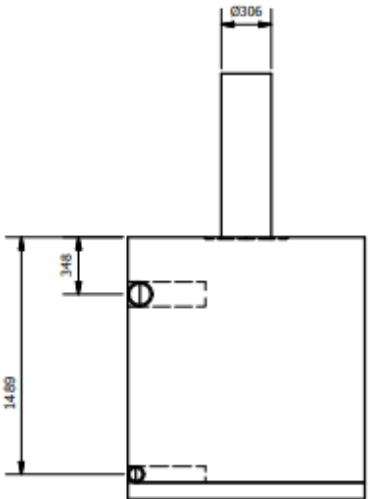

Universal Bollard Range

Single Unit

Tested to International IWA-14
7.2T @ 80kph

Bollard Sleeve	
Type	Diameter
Sleeveless	245mm
Venus Sleeve	254mm
Jupiter Sleeve with Banding	256mm
Jupiter Sleeve	304mm
Jupiter Sleeve with Banding	306mm

Single Unit

DRAWING NUMBER: Automatic Terra Universal Single Concept 06.09.16

DRAWN: B.K. NOT TO SCALE DIMENSIONS IN MM

worldofesf.com