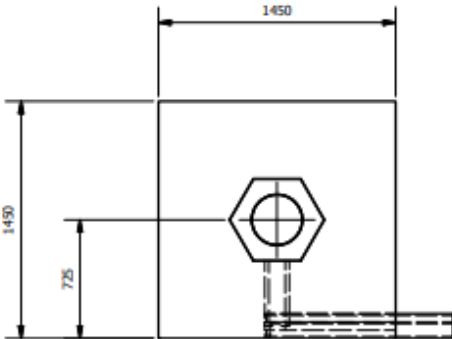

Universal Bollard Range

Single Unit

Tested to International IWA-14
7.2T @ 80kph

Bollard Sleeve	
Type	Diameter
Sleeveless	245mm
Venus Sleeve	254mm
Jupiter Sleeve with Banding	256mm
Jupiter Sleeve	304mm
Jupiter Sleeve with Banding	306mm

Single Unit

DRAWING NUMBER: Automatic Terra Universal Single Concept 06.09.16

DRAWN: B.K. NOT TO SCALE DIMENSIONS IN MM

worldofesf.com