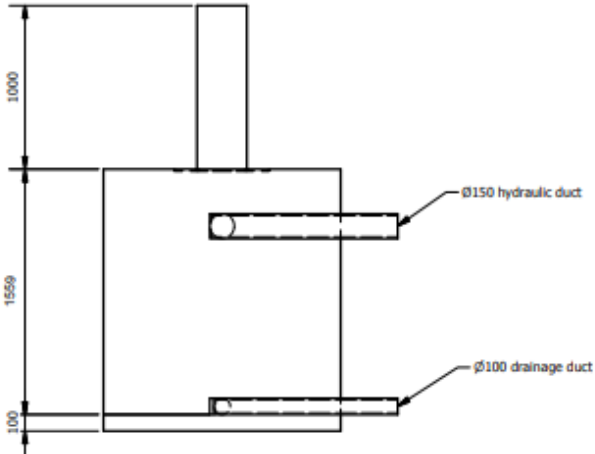

Universal Bollard Range

Single Unit

Tested to International IWA-14
7.2T @ 80kph

Bollard Sleeve	
Type	Diameter
Sleeveless	245mm
Venus Sleeve	254mm
Jupiter Sleeve with Banding	256mm
Jupiter Sleeve	304mm
Jupiter Sleeve with Banding	306mm

Single Unit

DRAWING NUMBER: Automatic Terra Universal Single Concept 06.09.16

DRAWN: B.K. NOT TO SCALE DIMENSIONS IN MM

worldofesf.com