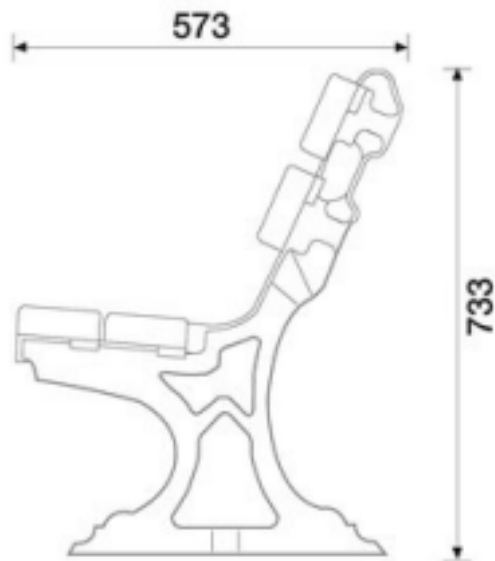

Deeside Seat

BX 2050

Cast iron seat with four treated hardwood Iroko slats as standard.

Dimensions:

- Length: 1800mm
- Width: 573mm
- Height: 733mm
- Weight: 60kg

Options:

- Freestanding, base plated or root fixed options available