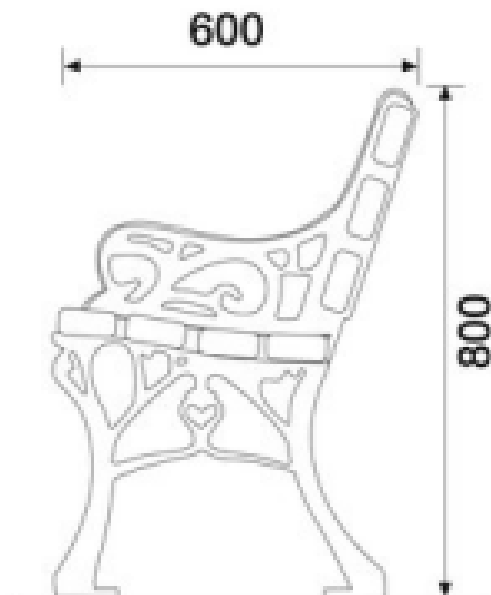

Parkgate Seat

BX 2090

Cast iron contemporary seat with seven hardwood Iroko slats as standard.

Dimensions:

- Length: 2000mm
- Width: 600mm
- Height: 800mm
- Weight: 70kg

Options:

- Available with either mild steel or recycled plastic slats - POA
- Also this seat can be supplied with a central armrest - POA
- Highlighting and crests are available at an extra cost.

Price per single cast iron framed seat painted in a single standard Broxap colour only.

Environmental Street Furniture
Valley Business Centre
67 Church Road
Newtownabbey
Belfast, BT36 7LS

E sales@worldofesf.com
T UK +44 (0) 2890 364 101
US 1-888-601-6444

worldofesf.com