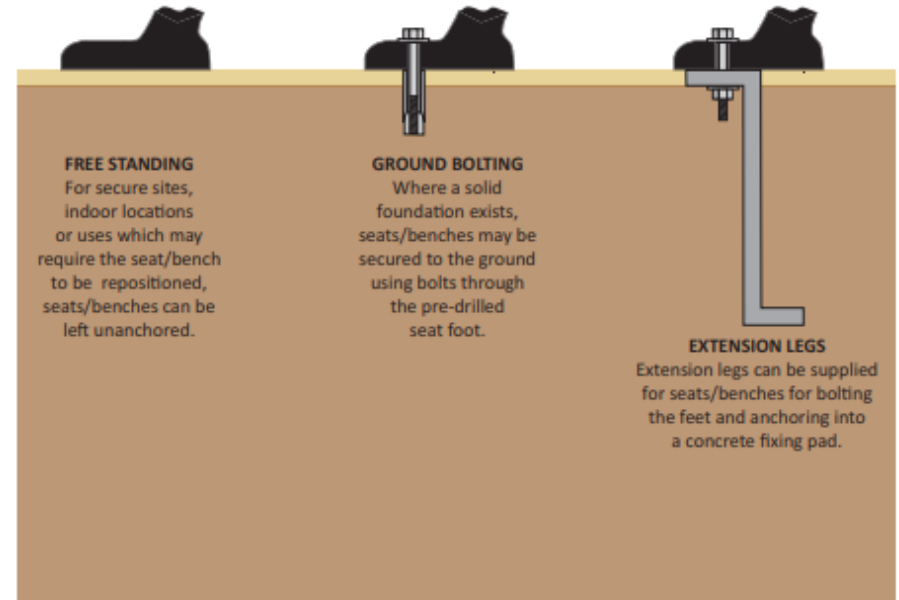

Installation

Options

Extension legs
Base plate fixing
Central leg
Central arm rests
Highlighting
Stainless steel plaques