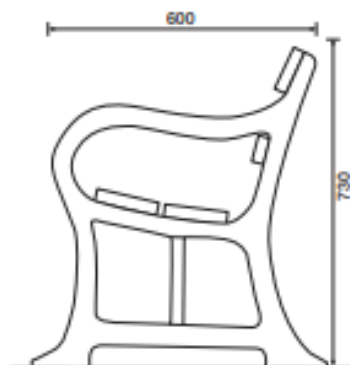

### Features

Cast iron framed seat

Four hardwood slats as standard

1800mm long x 600mm wide x 730mm high

60kg

Framework available in a  
range of colours

Environmental Street Furniture

Valley Business Centre