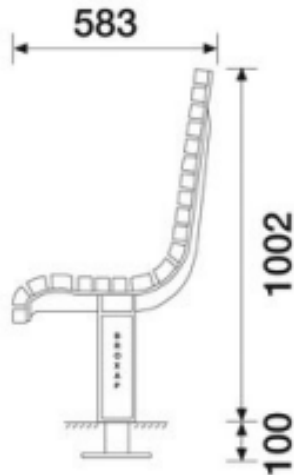

Pierhead Seat

BX 2028-RT

High backed cast iron armless seat with twenty Iroko timber slats as standard.

Dimensions:

- Length: 1800mm
- Width: 583mm
- Height: 1002mm
- Weight: 80kg

Options:

- Fixing method: supplied with a submerged baseplate (100mm below)
- Highlighting and crests are available at an extra cost