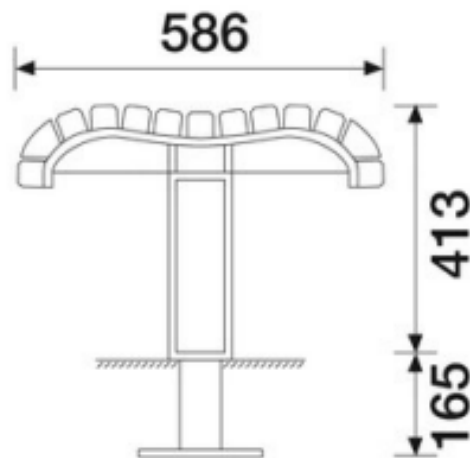

Pierhead Bench

BX 2031-RT

Cast iron bench with thirteen Iroko timber slats as standard.

Dimensions:

- Length: 1800mm
- Width: 586mm
- Height: 413mm
- Weight: 58kg

Options:

- Fixing method: supplied with a submerged baseplate (165mm below)
- Can be submerged fixed for extra stability.
- Highlighting and crests are available at an extra cost.