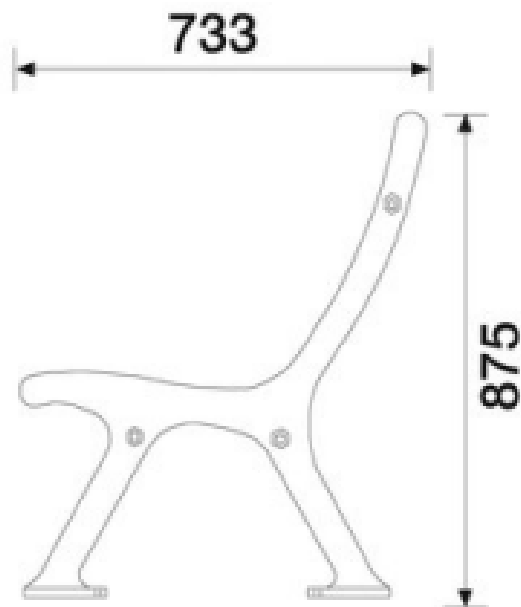

Riverside Seat

BX 2041-BP

Cast iron armless seat with thirteen hardwood Iroko slats as standard.

Dimensions:

- Length: 1800mm
- Width: 733mm
- Height: 875mm
- Weight: 55kg

Price per single cast iron framed seat painted in a single standard Broxap colour only.