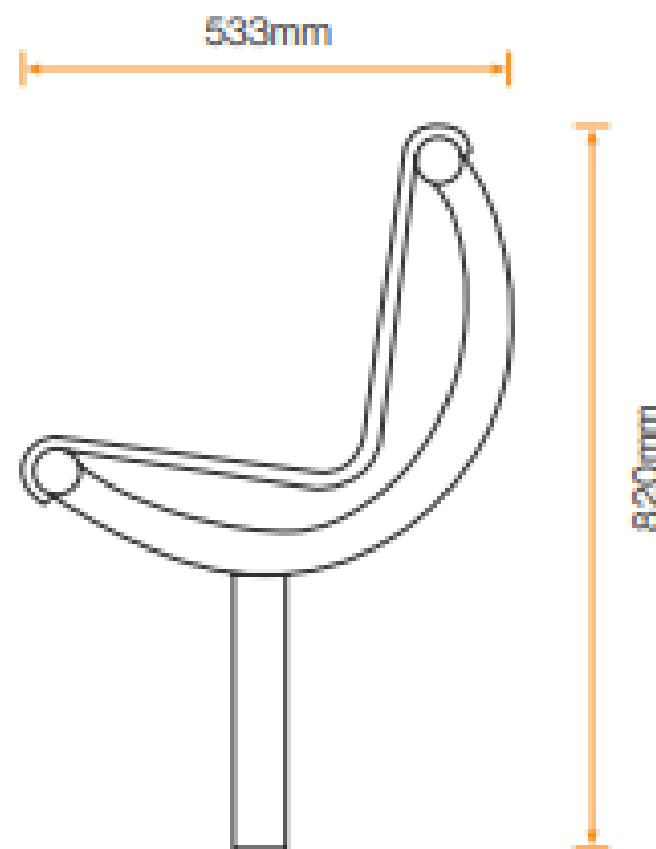

Seating Specification Sheet

Circular Weyburn Seat BX14 112/S-RT

Standard Unit Dimensions:

Bespoke length to suit each individual location

Height: 820mm

Root Length: 450mm

Seating Colours/Finishes:

 Galvanised Only Finish	 RAL 9008 White Aluminium	 RAL 7018 Anthracite Grey
 BS 4800 10 A 07 Nimbus Grey	 RAL 3020 Traffic Red	 RAL 9005 Jet Black
 BS 4800 14 C 39 Holly Green	 RAL 1023 Traffic Yellow	 BS 4800 00 A 05 Goose Grey
 RAL 5015 Mid Blue	 RAL 5013 Dark Blue	 RAL 9016 Traffic White

The colours shown are a guide only.
Please check a colour chart to see the
actual colour.

Product Information

Manufactured to chosen dimensions, the Circular Weyburn Seat offers increased seating provision in a stylish, eye-catching steel design. It can be finished in one of a range of colours with armrests and a choice of fixing also available.

Seating Specification Sheet

ESF

Circular Weyburn Seat BX14 112/S-RT

Diagram

Installation

Root/Submerged Fixing

Surface Mounted Baseplate

Standard Unit Dimensions:

Bespoke length to suit each individual location

Height: 820mm

Root Length: 450mm

Seating Colours/Finishes:

		
Galvanised Only Finish	White Aluminium	Anthracite Grey
		
Nimbus Grey	Traffic Red	Jet Black
		
Holly Green	Traffic Yellow	Goose Grey
		
Mid Blue	Dark Blue	Traffic White