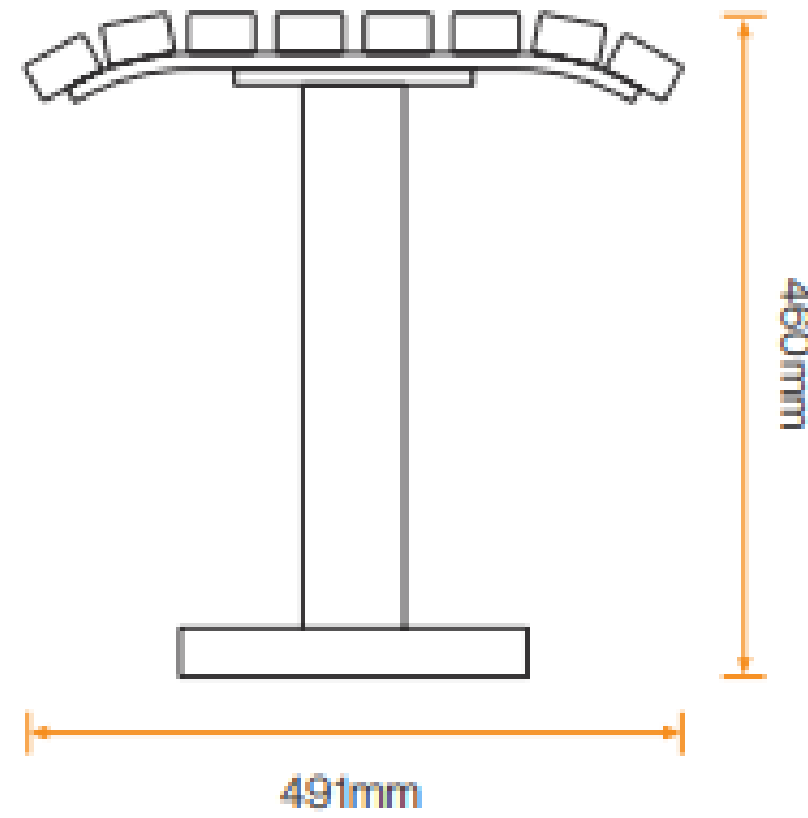

Seating Specification Sheet

Roslin Bench BX17 4001A

Standard Unit Dimensions:

Length: 1800mm
Width: 491mm
Height: 460mm
Root Length: 300mm
Weight: 80kg

Framework Colours/Finishes:

 Galvanized Only Finish	 RAL 9006 White Aluminium	 RAL 7016 Anthracite Grey
 BS 4800 10 A 07 Nimbus Grey	 RAL 3020 Traffic Red	 RAL 9005 Jet Black
 BS 4800 14 C 39 Holly Green	 RAL 1023 Traffic Yellow	 BS 4800 00 A 05 Goose Grey
 RAL 5015 Mid Blue	 RAL 5013 Dark Blue	 RAL 9016 Traffic White

Seating Specification Sheet

Roslin Bench BX17 4001A

Diagram

Installation

Root/Submerged
Fixing

Surface Mounted
Baseplate

Standard Unit Dimensions:

Length: 1800mm
Width: 491mm
Height: 460mm
Root Length: 300mm
Weight: 80kg