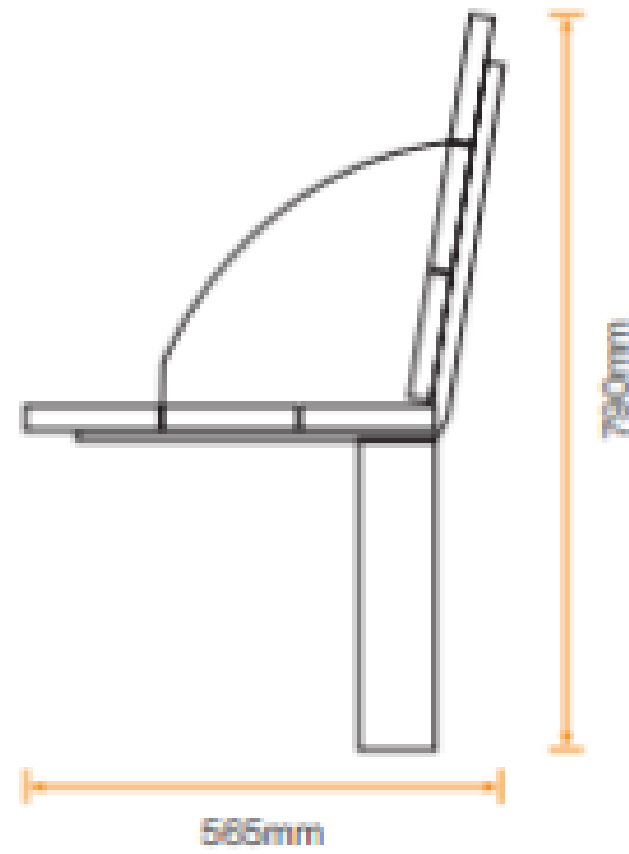

Seating Specification Sheet

Willenhall Seat
BX14 4015

Standard Unit Dimensions:

Length: 1800mm
 Width: 565mm
 Height: 790mm
 Weight: 40kg

Framework Colours/Finishes:

 Galvanized Only Finish	 RAL 9005 Jet Black	 RAL 9016 Traffic White
 BS 4800 00 A 05 Goose Grey	 BS 4800 18 B 25 Admiral Grey	 RAL 7016 Anthracite Grey
 BS 4800 14 C 39 Holly Green	 RAL 6005 Green	 RAL 5015 Sky Blue
 RAL 5013 Cobalt Blue	 BS 4800 20 C 40 Duchess Blue	 RAL 1023 Traffic Yellow
 RAL 3020 Traffic Red		

Diagram

Installation

Root/Submerged Fixing

Surface Mounted Baseplate

Standard Unit Dimensions:

Length: 1800mm
Width: 565mm
Height: 790mm
Weight: 40kg

Framework Colours/Finishes:

Galvanized Only Finish	RAL 9005 Jet Black	RAL 9016 Traffic White
ES-4800 00 A 05 Goose Grey	ES-4800 18 B 25 Admiral Grey	RAL 7016 Anthracite Grey
ES-4800 14 C 39 Holly Green	RAL 6005 Green	RAL 5015 Sky Blue
RAL 5013 Cobalt Blue	ES-4800 20 C 40 Duchess Blue	RAL 1023 Traffic Yellow
	RAL 3020 Traffic Red	