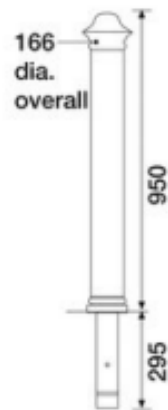

Beaumaris PU Bollard

BXPU 1714-RT

Elegant duracast™ polyurethane (PU) bollard with stylish domed top.

Dimensions:

- Height: 950mm
- Overall diameter: 166mm
- Root length: 295mm
- Weight: 25kg

Options (£POA):

- Root, base plate or removable fixing
- 'Anti-ram' version (£POA)
- Decorative highlighting (gold as standard, other colours available on request)
- Reflective banding

Price per single root fixed duracast™ polyurethane (PU) bollard painted in a single Broxap colour (black as standard). All options are available at an extra cost.

Environmental Street Furniture
Valley Business Centre
67 Church Road
Newtownabbey
Belfast, BT36 7LS

E sales@worldofesf.com
T UK +44 (0) 2890 364 101
US 1-888-601-6444

worldofesf.com