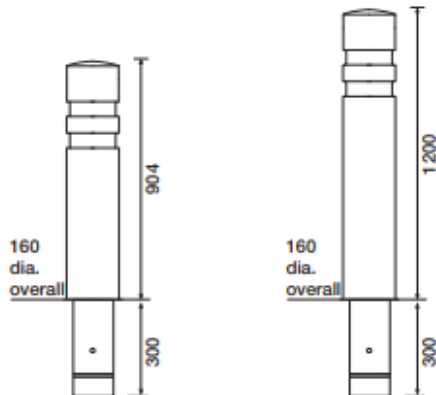

Features

Duracast™ Polyurethane (PU) bollard

Domed top

904mm high x 160mm diameter

24kg

Tall version available

Available in a range of colours