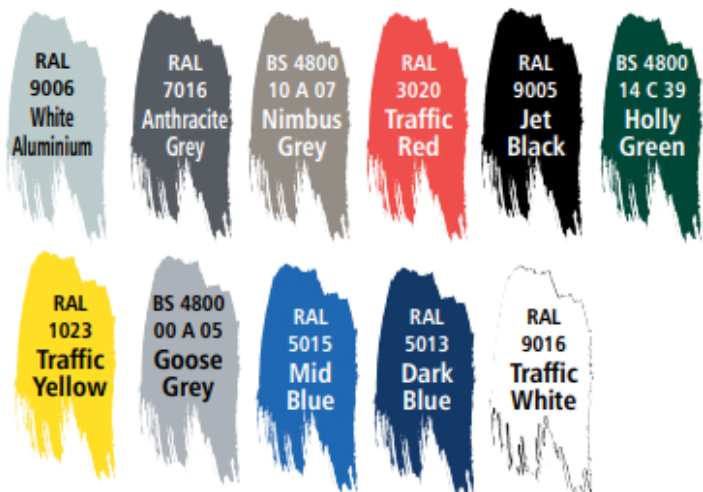

Available in a range of colours

Environmental Street Furniture

Valley Business Centre

67 Church Road

Newtownabbey

Belfast, BT36 7LS

E sales@worldofesf.com

T UK +44 (0) 2890 364 101

US 1-888-601-6444

worldofesf.com

Solihull Duracast™ Polyurethane (PU) Bollard BXPU 1784A-RT

Materials Used

Duracast™ polyurethane (PU)

Colours/Finishes

Installation

Options