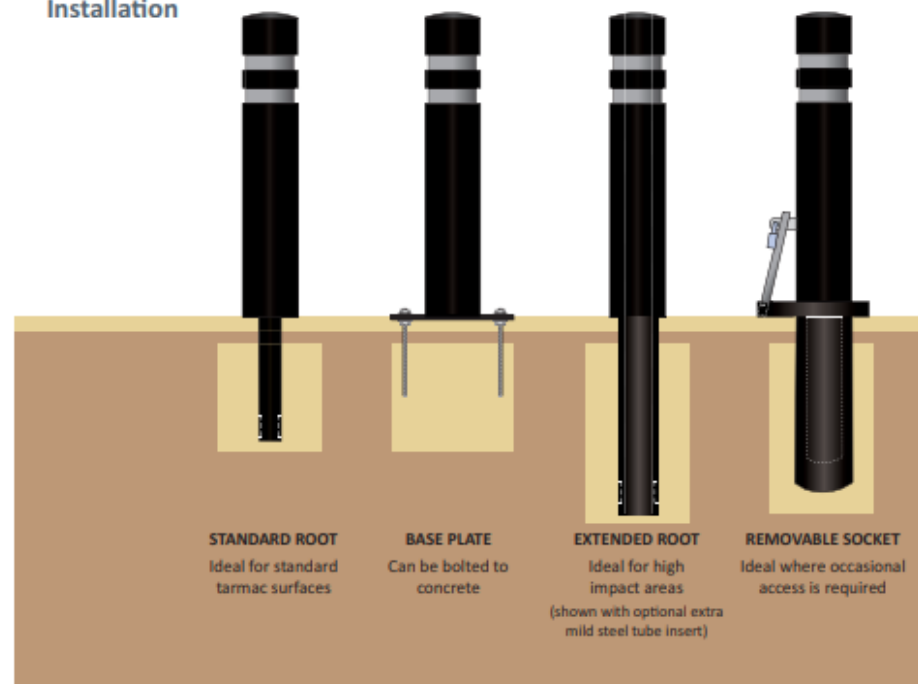

Solihull Duracast™ Polyurethane (PU) Bollard

BXPU 1784A-RT

Features

Duracast™ Polyurethane (PU) bollard

Domed top

904mm high x 160mm diameter

24kg

Tall version available

US 1-888-601-6444

worldofesf.com

Solihull Duracast™ Polyurethane (PU) Bollard BXPU 1784A-RT

Materials Used

Duracast™ polyurethane (PU)

Colours/Finishes

Installation

Options

- Root fixed
- Base plate fixing
- Removable fixing
- 500mm root
- Steel inserts for additional strength
- Reflective banding
- Custom crests and logos

Environmental Street Furniture
Valley Business Centre
67 Church Road
Newtownabbey
Belfast, BT36 7LS