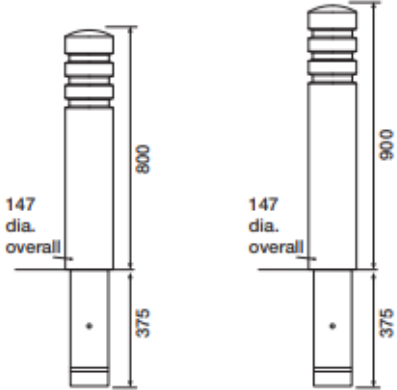

# Aspen Duracast™ Polyurethane (PU) Bollard BXP1711-RT

- Features**  
 Duracast™ Polyurethane (PU) bollard  
 Rounded top  
 800mm high x 147mm diameter  
 20kg  
 Tall version available  
 Available in a range of colours