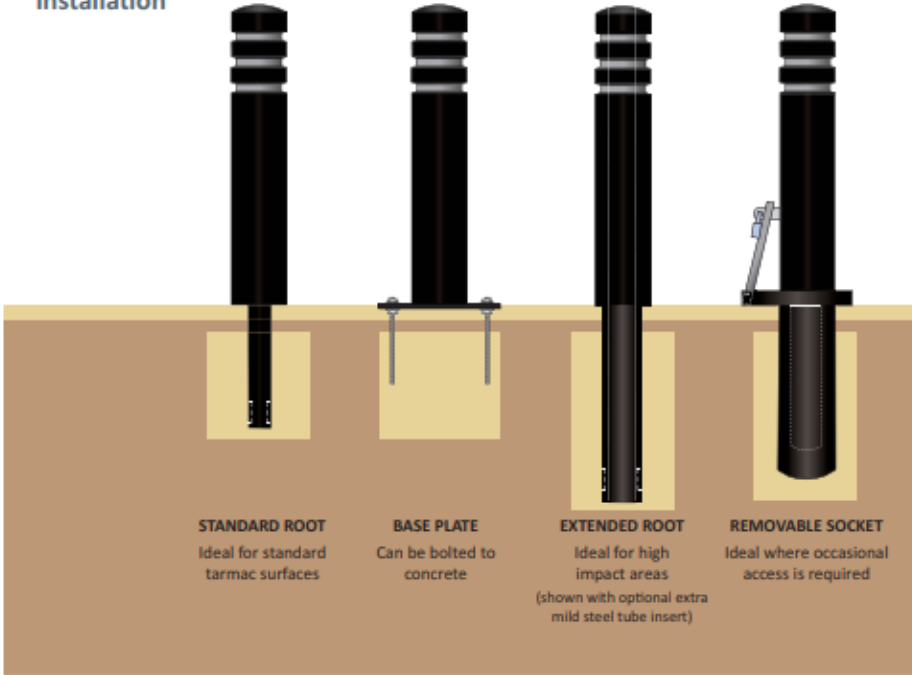

# Aspen Duracast™ Polyurethane (PU) Bollard BXP1711-RT

- Features**  
 Duracast™ Polyurethane (PU) bollard  
 Rounded top  
 800mm high x 147mm diameter  
 20kg  
 Tall version available  
 Available in a range of colours

# Aspen Duracast™ Polyurethane (PU) Bollard BXPU 1711-RT

**Materials Used**  
Duracast™ polyurethane (PU)

## Installation

- Options**
- Root fixed
  - Base plate fixing
  - Removable fixing
  - 500mm root
  - Steel inserts for additional strength
  - Reflective banding
  - Custom crests and logos

**Environmental Street Furniture**  
Valley Business Centre  
67 Church Road  
Newtownabbey  
Belfast, BT36 7LS