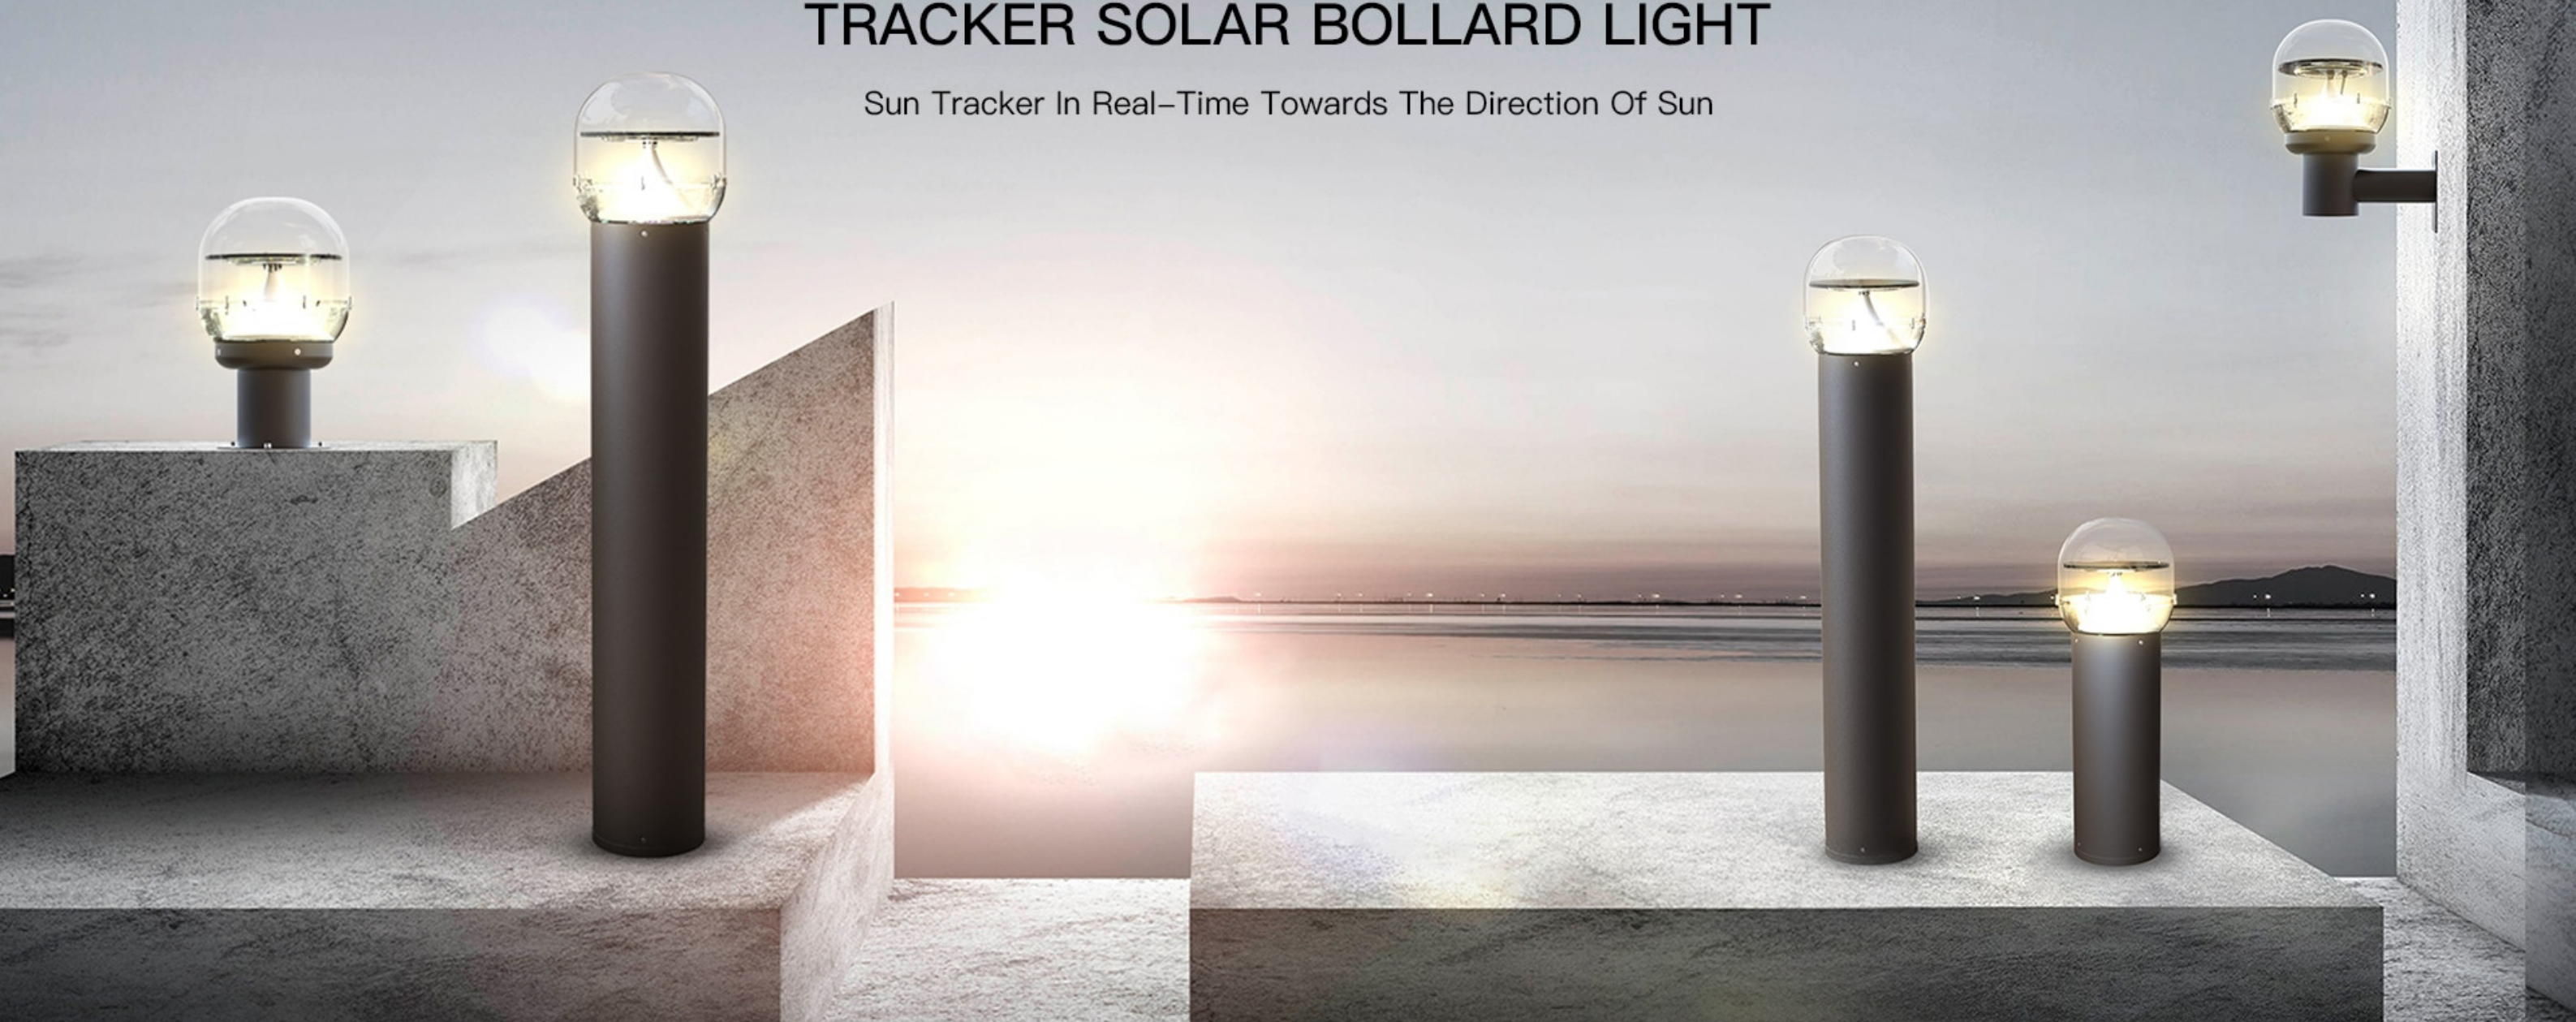

TRACKER SOLAR BOLLARD LIGHT

Sun Tracker In Real-Time Towards The Direction Of Sun

DETAILS MAKE QUALITY

Minimalist Design Style To Create A New Craft Aesthetic

Die-cast Aluminum
Anthracite

C4H Marine Grade
Anti-corrosion

IK10 Impact
Resistance

Waterproof
IP66